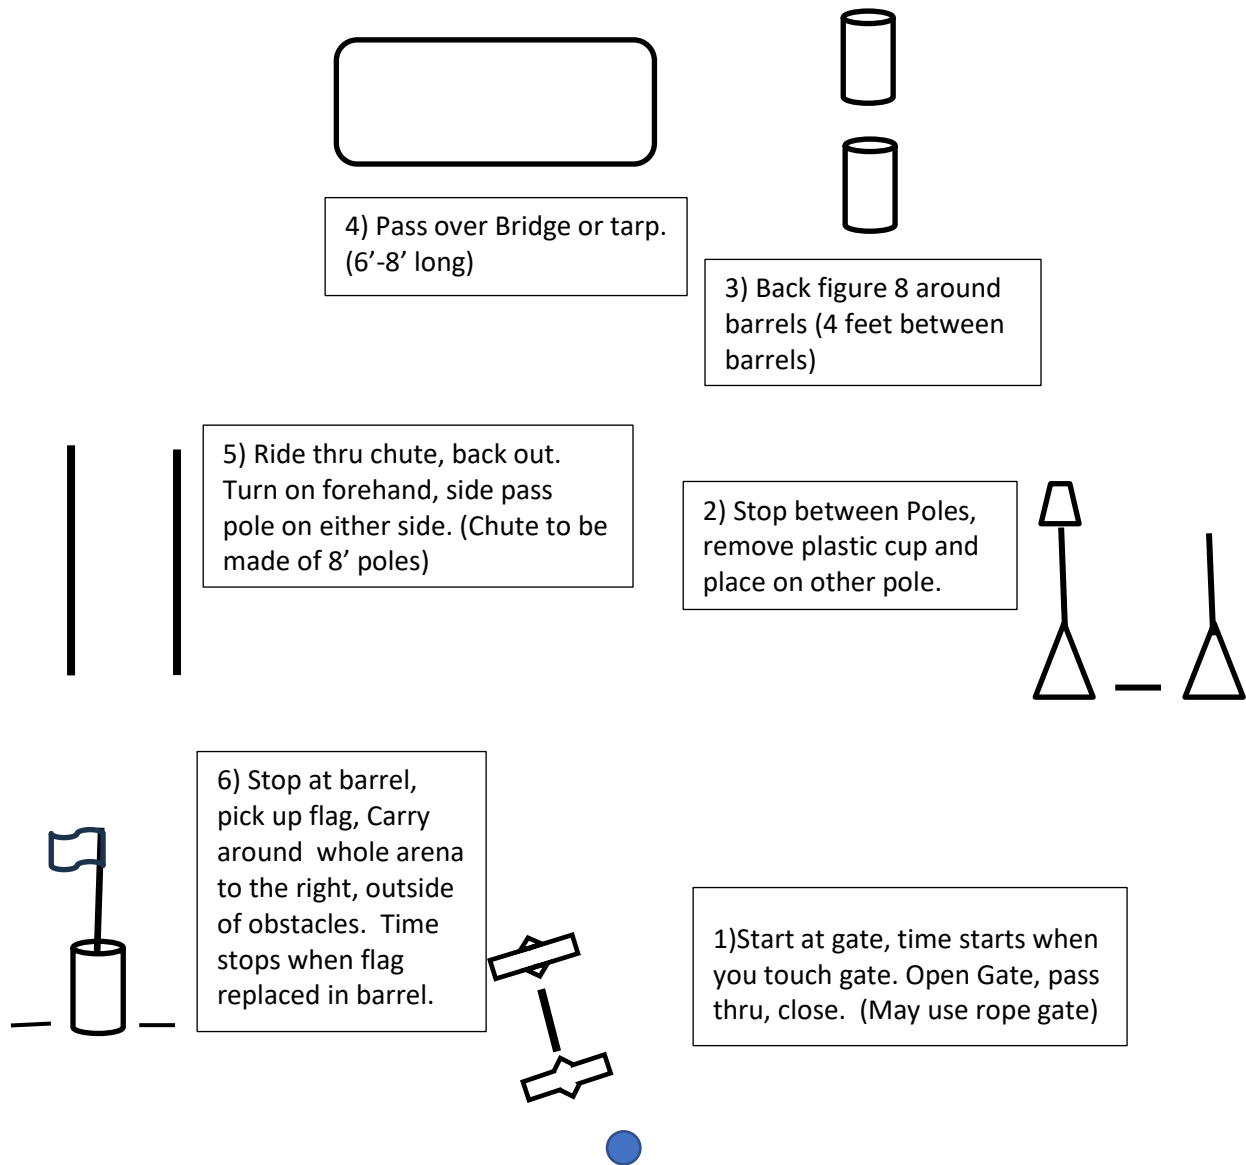

2024 EMFTHA VIRTUAL SHOW SPEED TRAIL Class: # 601 open

Obstacles should cover an area of minimum 15 x 35 meters.

 Position of Camera / Judge