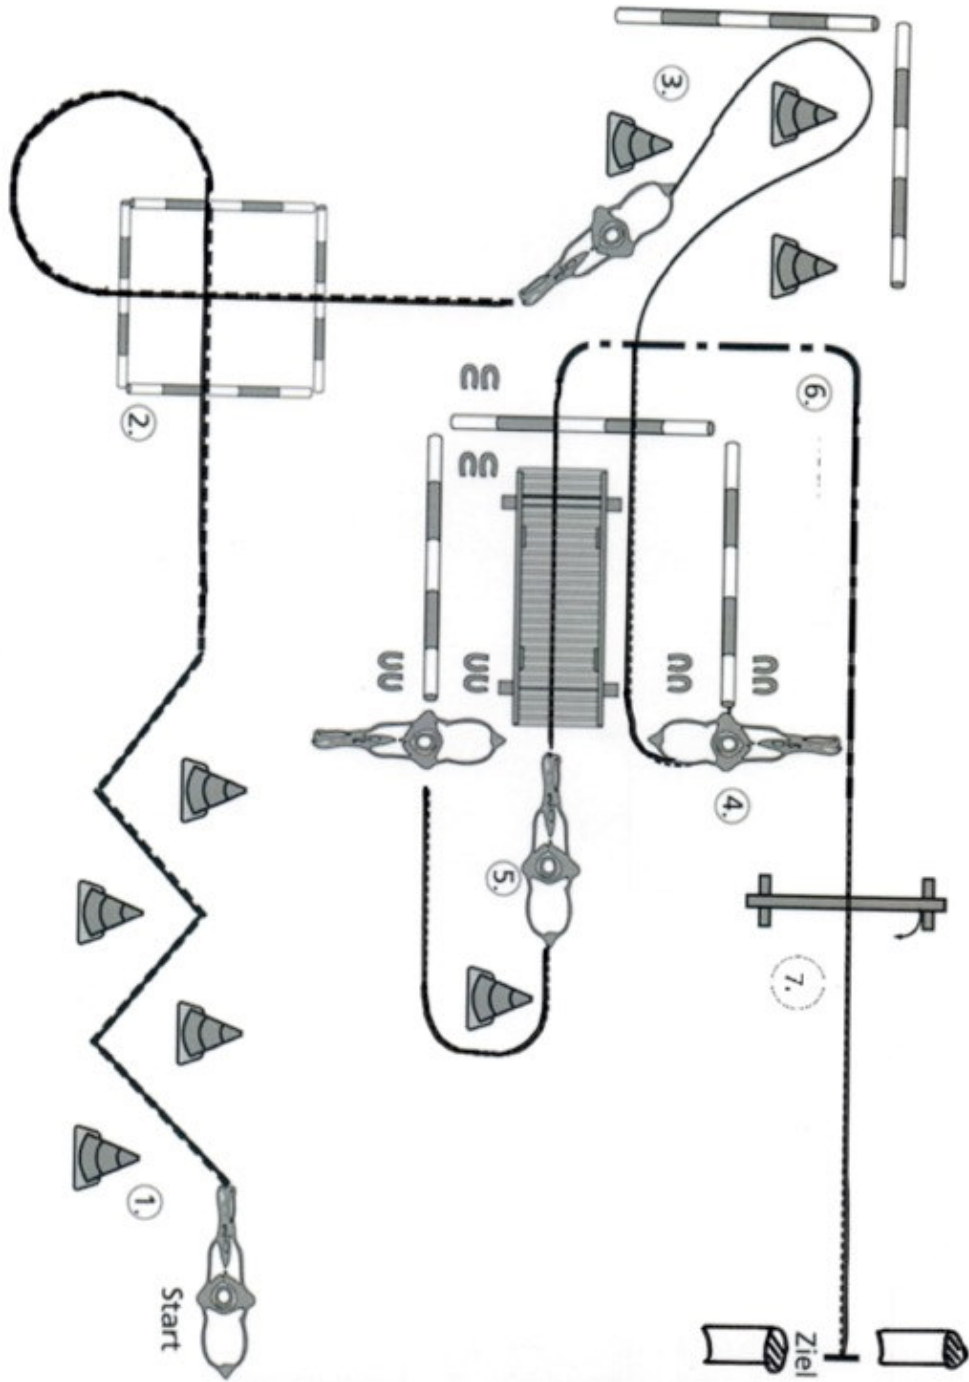

7. EMFTHA Virtual Show 2026

Speed Trail open, 601x

Enter at a trail walk, halt. Time will start when you raise your hand

- 1) Serpentine through the pylons.
- 2) Step over poles as indicated.
- 3) Turn on forehand and back through pylons as indicated.
- 4) Turn on haunches to the right. Trail walks over pole to side-pass, side-pass left (U) as indicated.
- 5) To the bridge and over the bridge and the pole.
- 6) Right to jump.
- 7) Pass the jump and ride to the finish through the barrels.
Time will stop when you pass the barrels

7. EMFTHA Virtual Show 2026

Speed Trail open, 601x

● Position of Camera / Judge